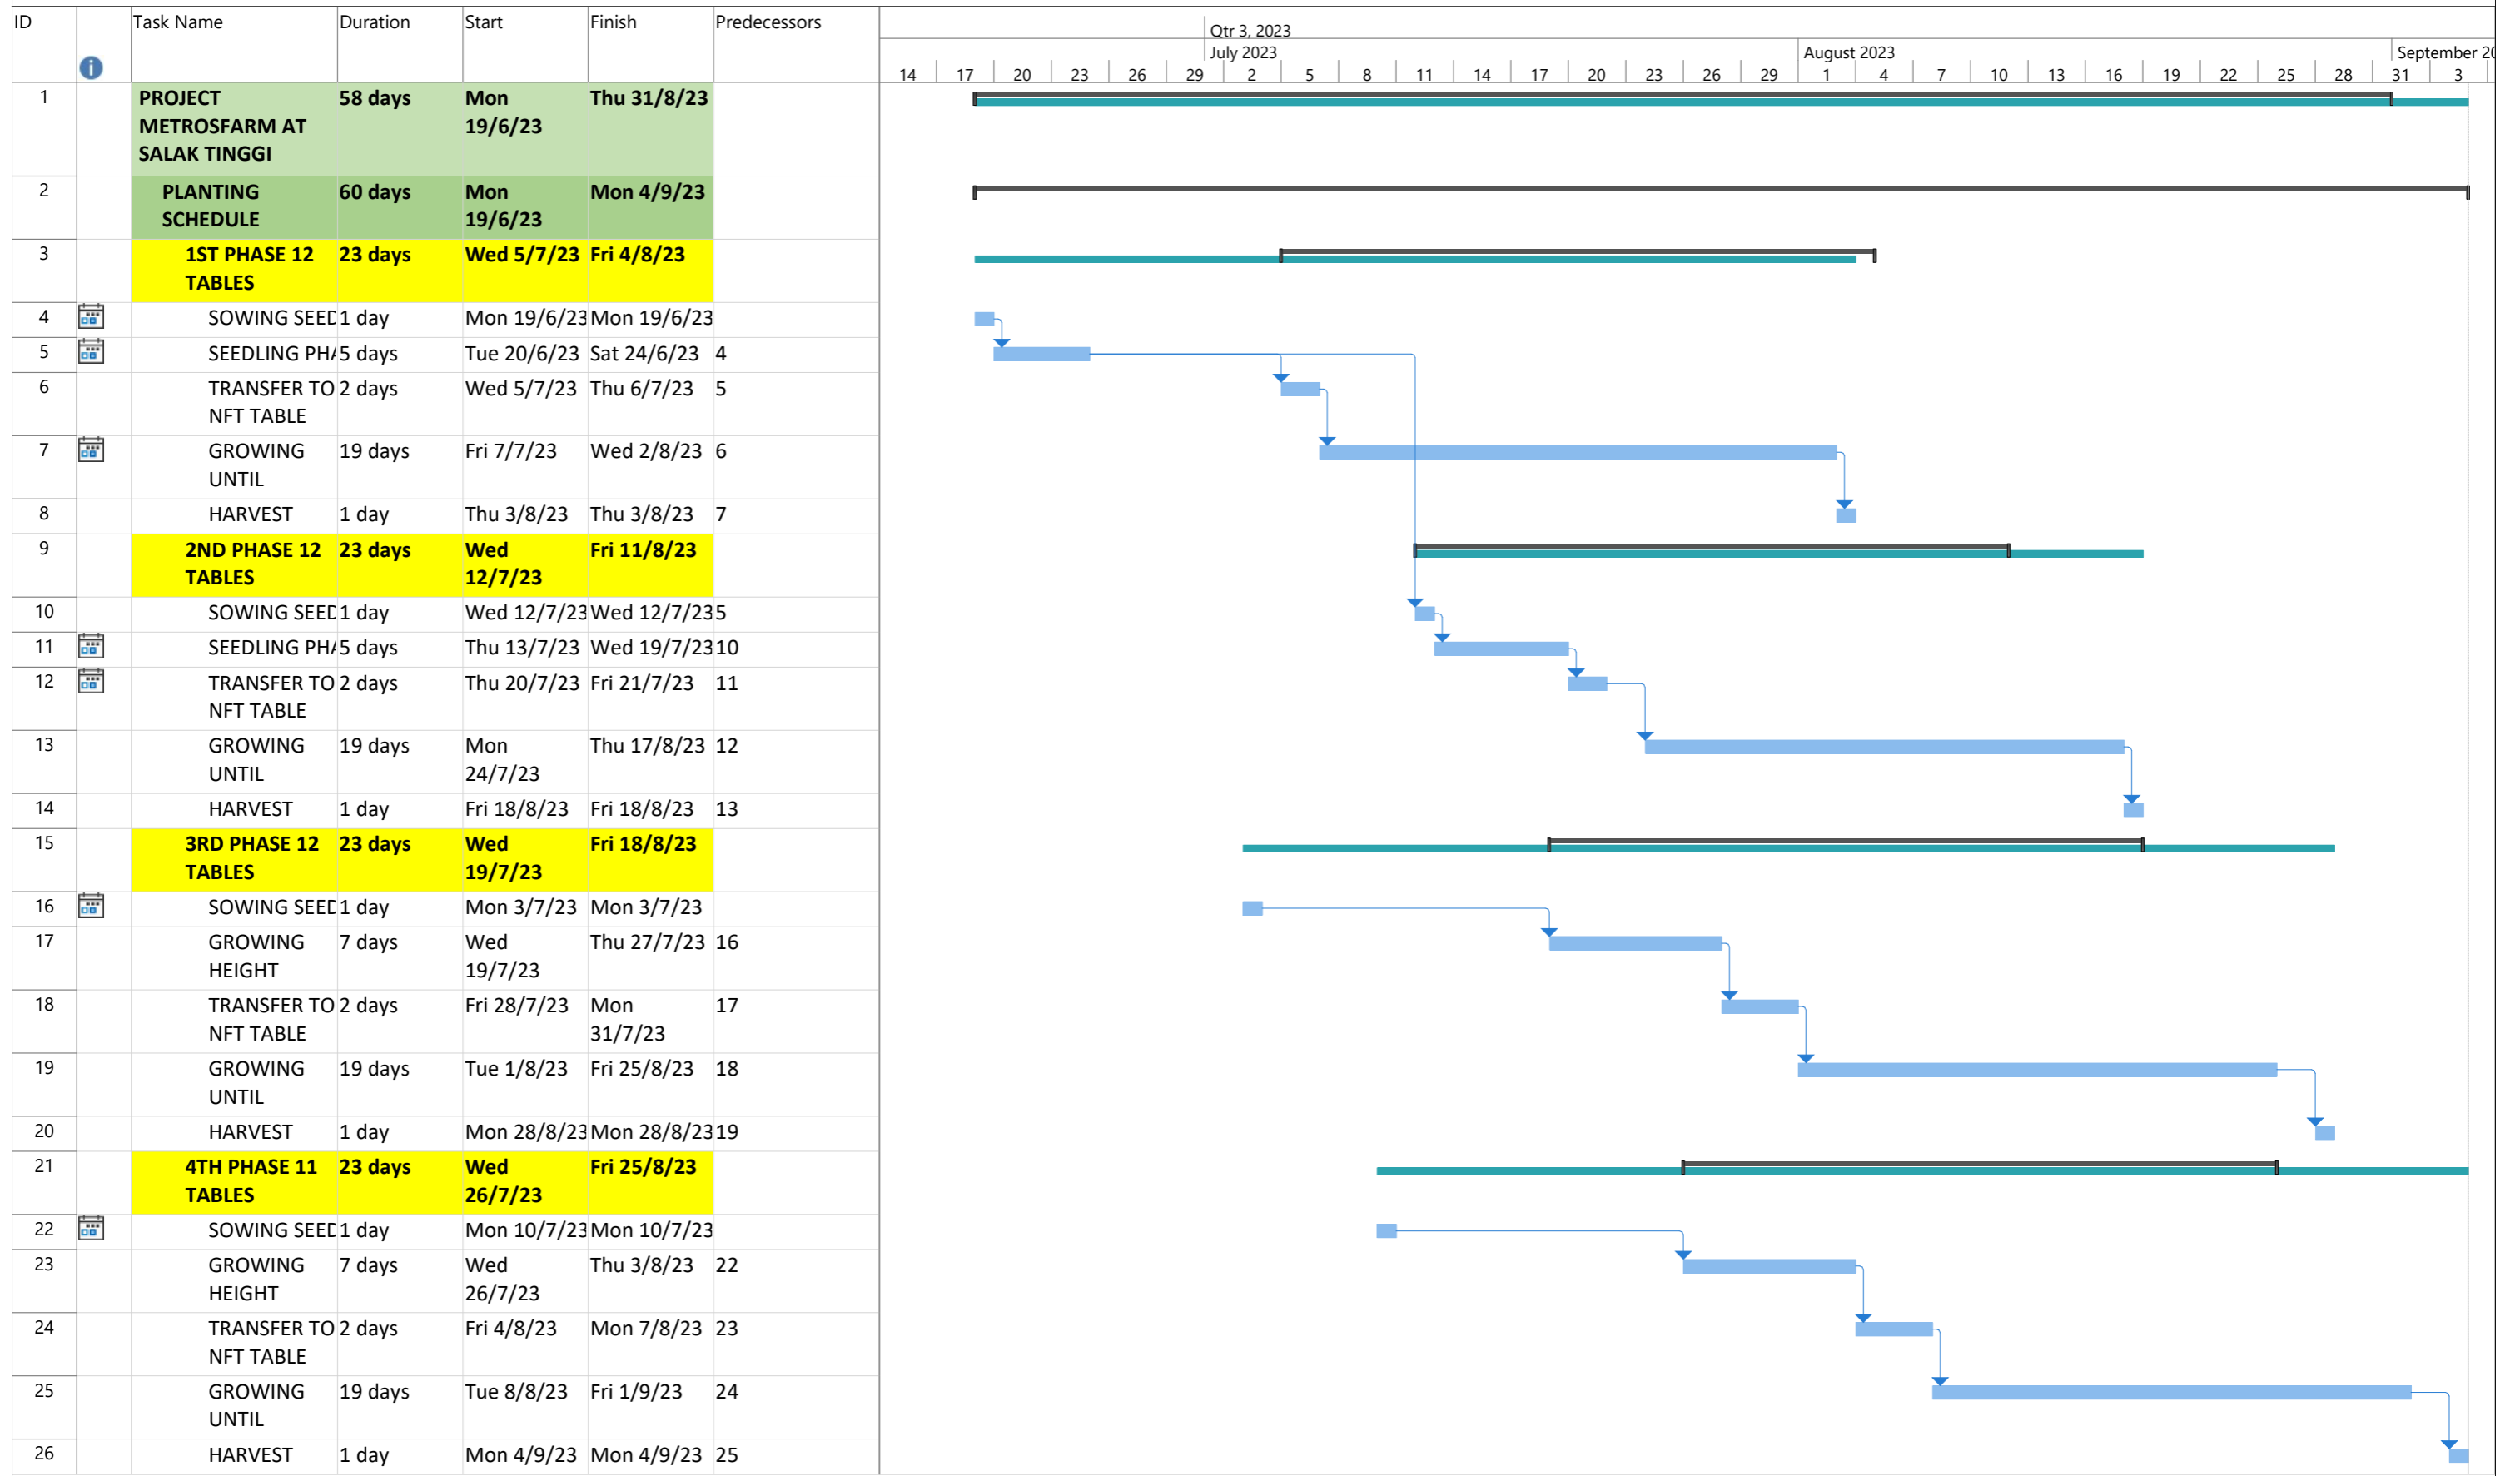

METROSFARM (PLANTING SCHEDULE)

Project: METROSFARM_PLANTI Date: Sat 3/6/23	Task		Project Summary		Manual Task		Start-only		Deadline	
	Split		Inactive Task		Duration-only		Finish-only		Progress	
	Milestone		Inactive Milestone		Manual Summary Rollup		External Tasks		Manual Progress	
	Summary		Inactive Summary		Manual Summary		External Milestone			